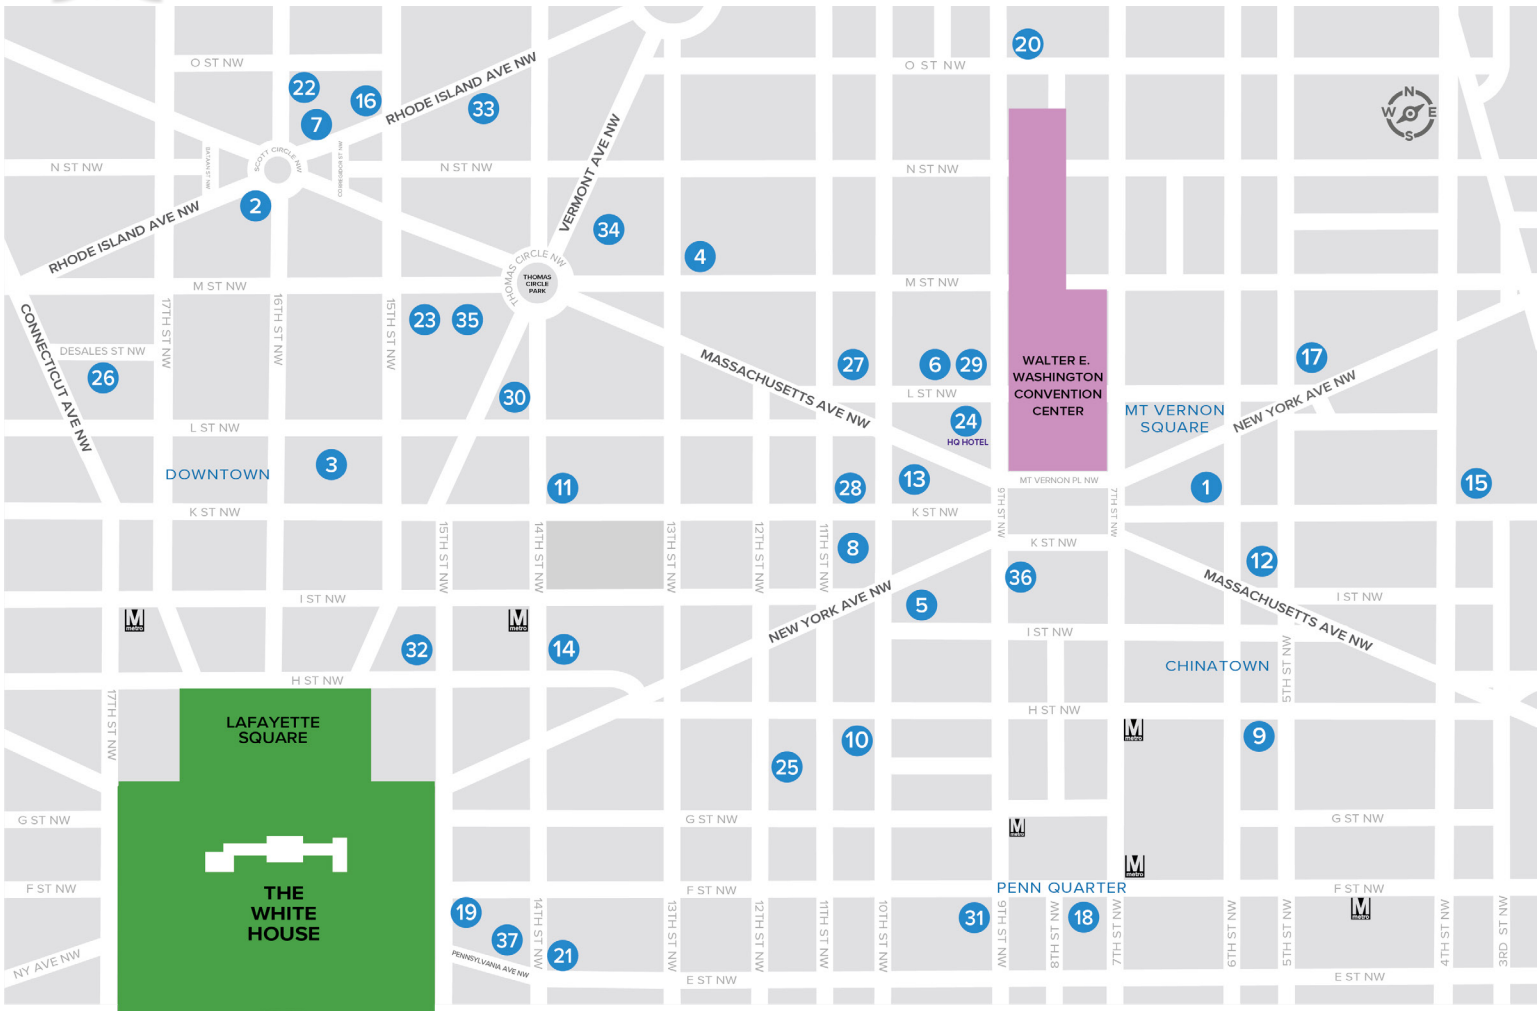

2024 HOTELS AND MAP

Map Location	Hotel	Distance to Convention Center	Rates Starting At
1	AC Hotel by Marriott Washington, DC Convention Center	0.2 mile	\$309
2	Canopy by Hilton Washington, DC Embassy Row	0.9 mile	\$309
3	Capital Hilton	0.8 mile	\$349
4	Comfort Inn Downtown DC/Convention Center	0.5 mile	\$229
5	Conrad Washington, DC	0.2 mile	\$539
6	Courtyard by Marriott Washington Downtown/Convention Center	0.2 mile	\$369
7	The Darcy	0.8 mile	\$329
8	Embassy Suites by Hilton Washington, DC Convention Center	0.2 mile	\$359
9	Fairfield Inn & Suites by Marriott Washington, DC/Downtown	0.4 mile	\$319
10	Grand Hyatt Washington	0.4 mile	\$329
11	Hamilton Hotel	0.5 mile	\$309
12	Hampton Inn Washington-Downtown-Convention Center	0.2 mile	\$259
13	The Henley Park Hotel	0.2 mile	\$385
14	Hilton Garden Inn Washington DC Downtown	0.7 mile	\$329
15	Holiday Inn Express Washington DC Downtown	0.4 mile	\$289
16	Holiday Inn Washington Central/White House	0.8 mile	\$289
17	Homewood Suites by Hilton Washington, DC Convention Center	0.3 mile	\$315
18	Hotel Monaco Washington, DC, Kimpton	0.5 mile	\$349
19	Hotel Washington	1.0 mile	\$329
20	Hyatt Washington DC/Convention Center – formerly Cambria Hotel	0.5 mile	\$279
21	JW Marriott Washington, DC	1.0 mile	\$355
22	Kimpton Banneker Hotel	0.8 mile	\$319
23	Madison Hotel, The	0.8 mile	\$299
24	Marriott Marquis Washington, DC	0.1 mile	\$383
25	Marriott at Metro Center	0.4 mile	\$343
26	Mayflower Hotel, Autograph Collection, The	1.1 mile	\$343
27	Morrison-Clark Historic Inn & Restaurant	0.3 mile	\$385
28	Moxy Washington, DC Downtown	0.2 mile	\$319
29	Residence Inn Washington Downtown/Convention Center	0.2 mile	\$389
30	Residence Inn Washington, DC Downtown	0.5 mile	\$287
31	Riggs Washington DC	0.6 mile	\$369
32	Softel Washington, DC Lafayette Square	0.9 mile	\$299
33	Viceroy Washington DC	0.9 mile	\$289
34	Washington Plaza Hotel	0.6 mile	\$309
35	Westin Washington DC City Center, The	0.8 mile	\$299
36	Westin Washington, DC Downtown Hotel, The	0.1 mile	\$344
37	Willard InterContinental, The	1.1 mile	\$389